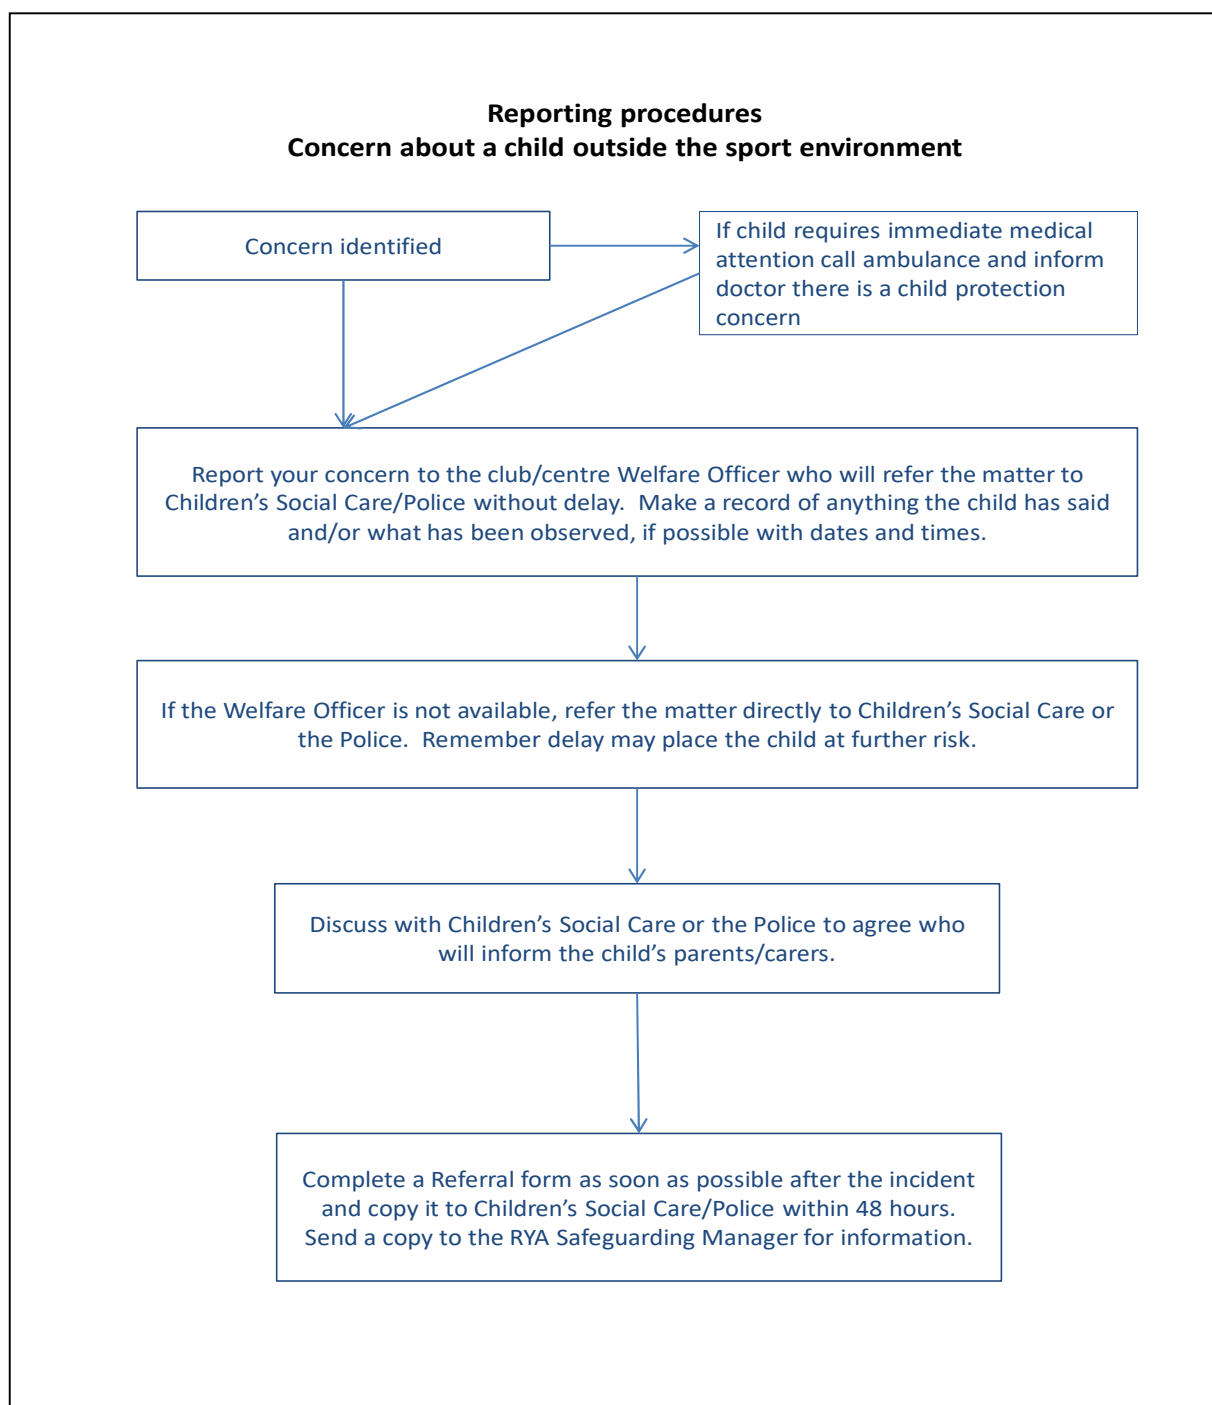

RYA Reporting Child Welfare Procedure flowcharts

Reporting Procedures

If you are uncertain as to what to do at any stage, contact:

1. KSSA Welfare Officer: Brian Mumford 07885556955 or Commodore Sarah White 07447427785
2. RYA's Safeguarding and Equality Manager Katie Loucaides on 023 8060 4104 (if welfare officer unavailable)
3. NSPCC free 24-hour helpline 0808 800 5000 (if welfare officer unavailable)

If a child is at immediate risk, call the Police.

Flowchart 1

Flowchart 2